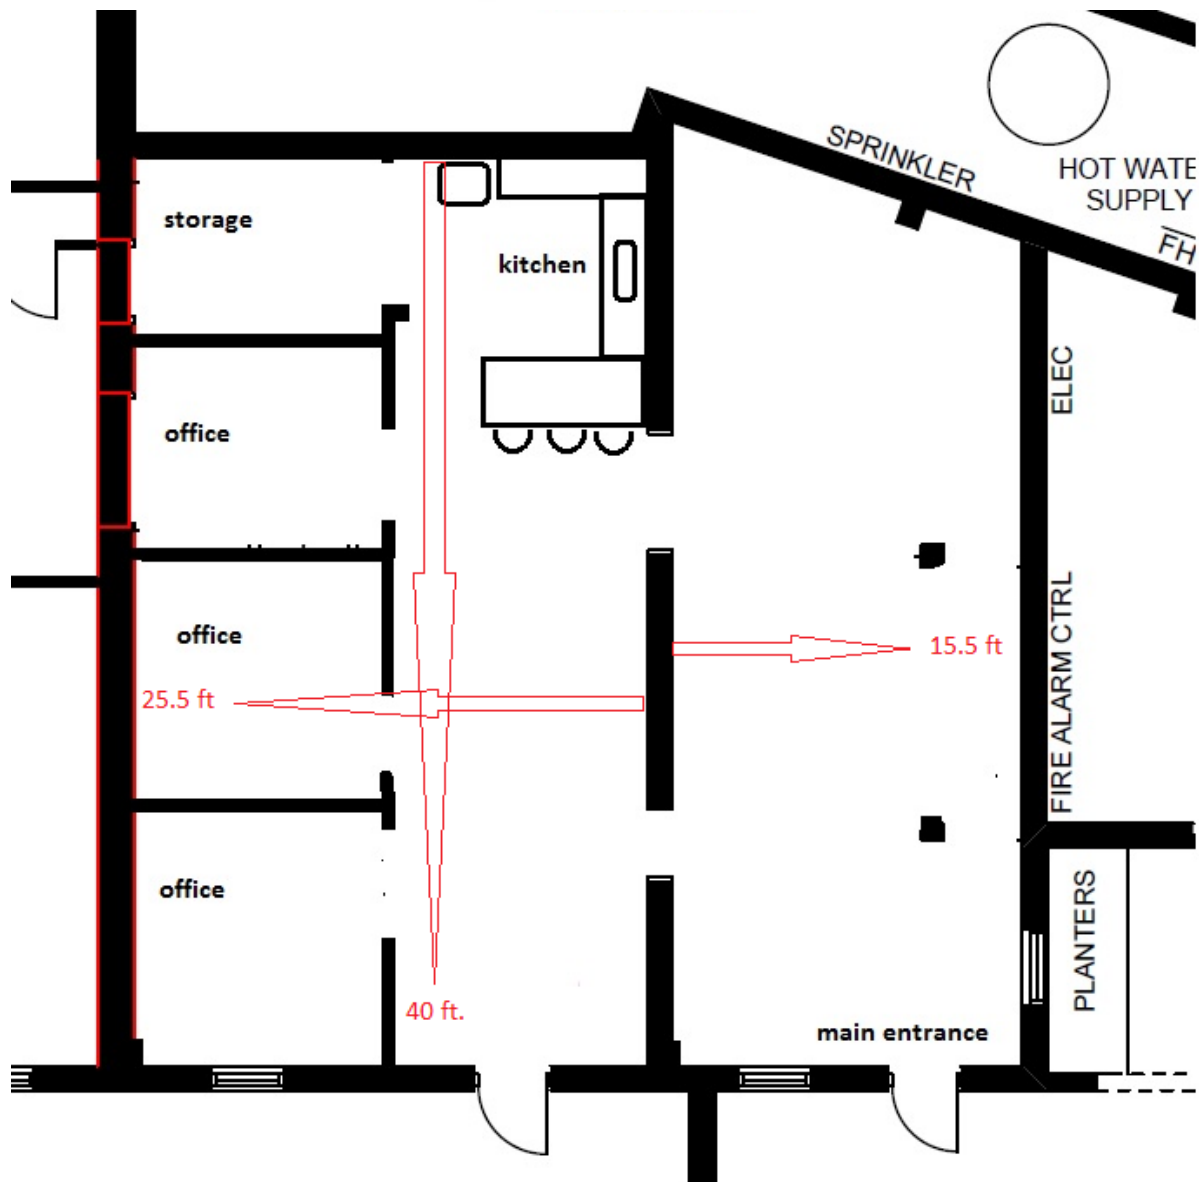

Berkeley Castle
250 The Esplanade, Suite 116
1,867.7 gross sq. ft

This suite is located directly off our lovely courtyard. The current layout has three private office, a storage area, kitchen, and two separated workplace areas.

This suite is tastefully decorated with grey/black carpet and white walls. There is exposed brick on three of the perimeter walls, and on the central dividing wall which makes this suite truly unique.