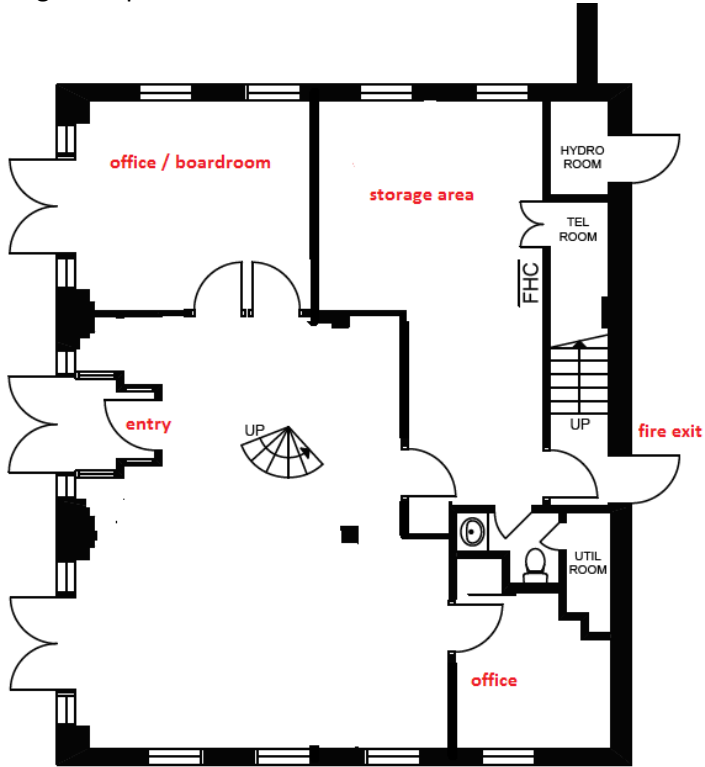

Berkeley Castle
The Keep
4,657 gross sq. ft

Ground Floor (1st)

Second Floor

Third Floor

Rooftop Deck