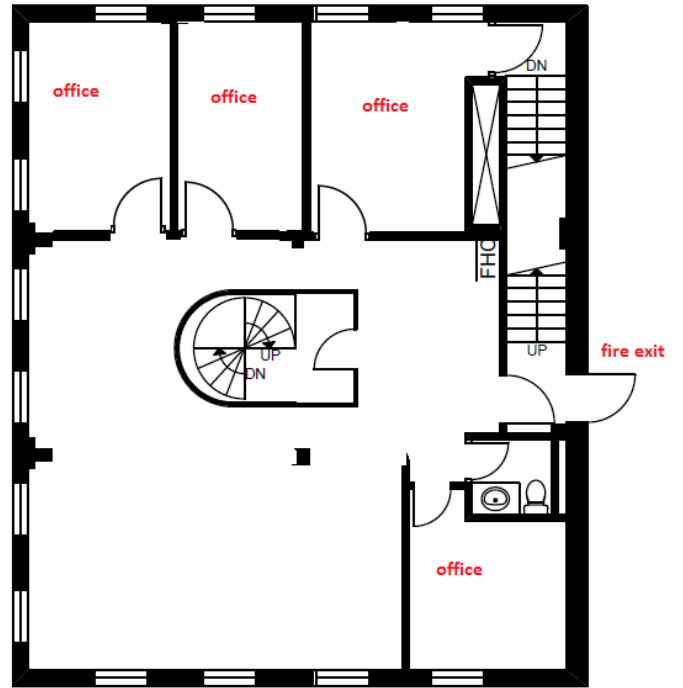

Berkeley Castle
The Keep
4,657 gross sq. ft

Ground Floor (1st)

Second Floor

Third Floor

Rooftop Deck