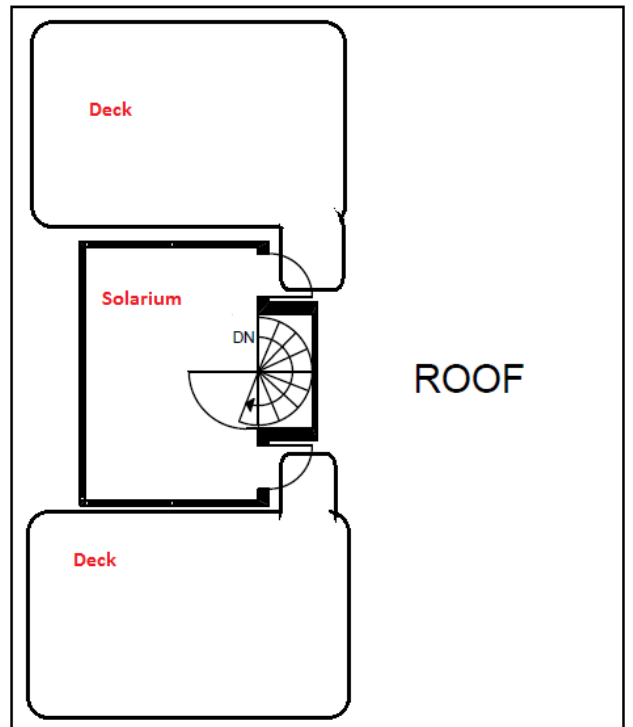

Berkeley Castle
The Keep
4,657 gross sq. ft

Ground Floor (1st)

Second Floor

Third Floor

Rooftop Deck