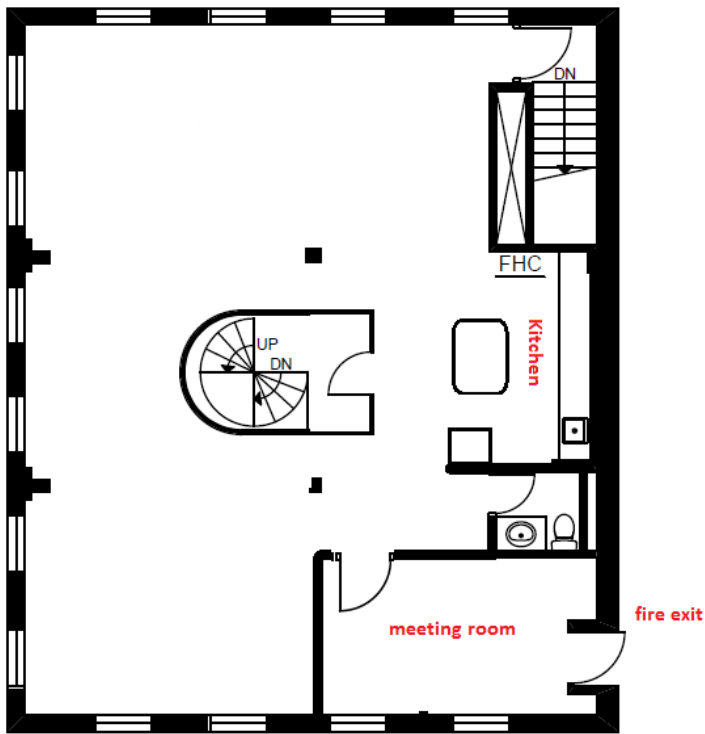

Berkeley Castle
The Keep
4,657 gross sq. ft

Ground Floor (1st)

Second Floor

Third Floor

Rooftop Deck